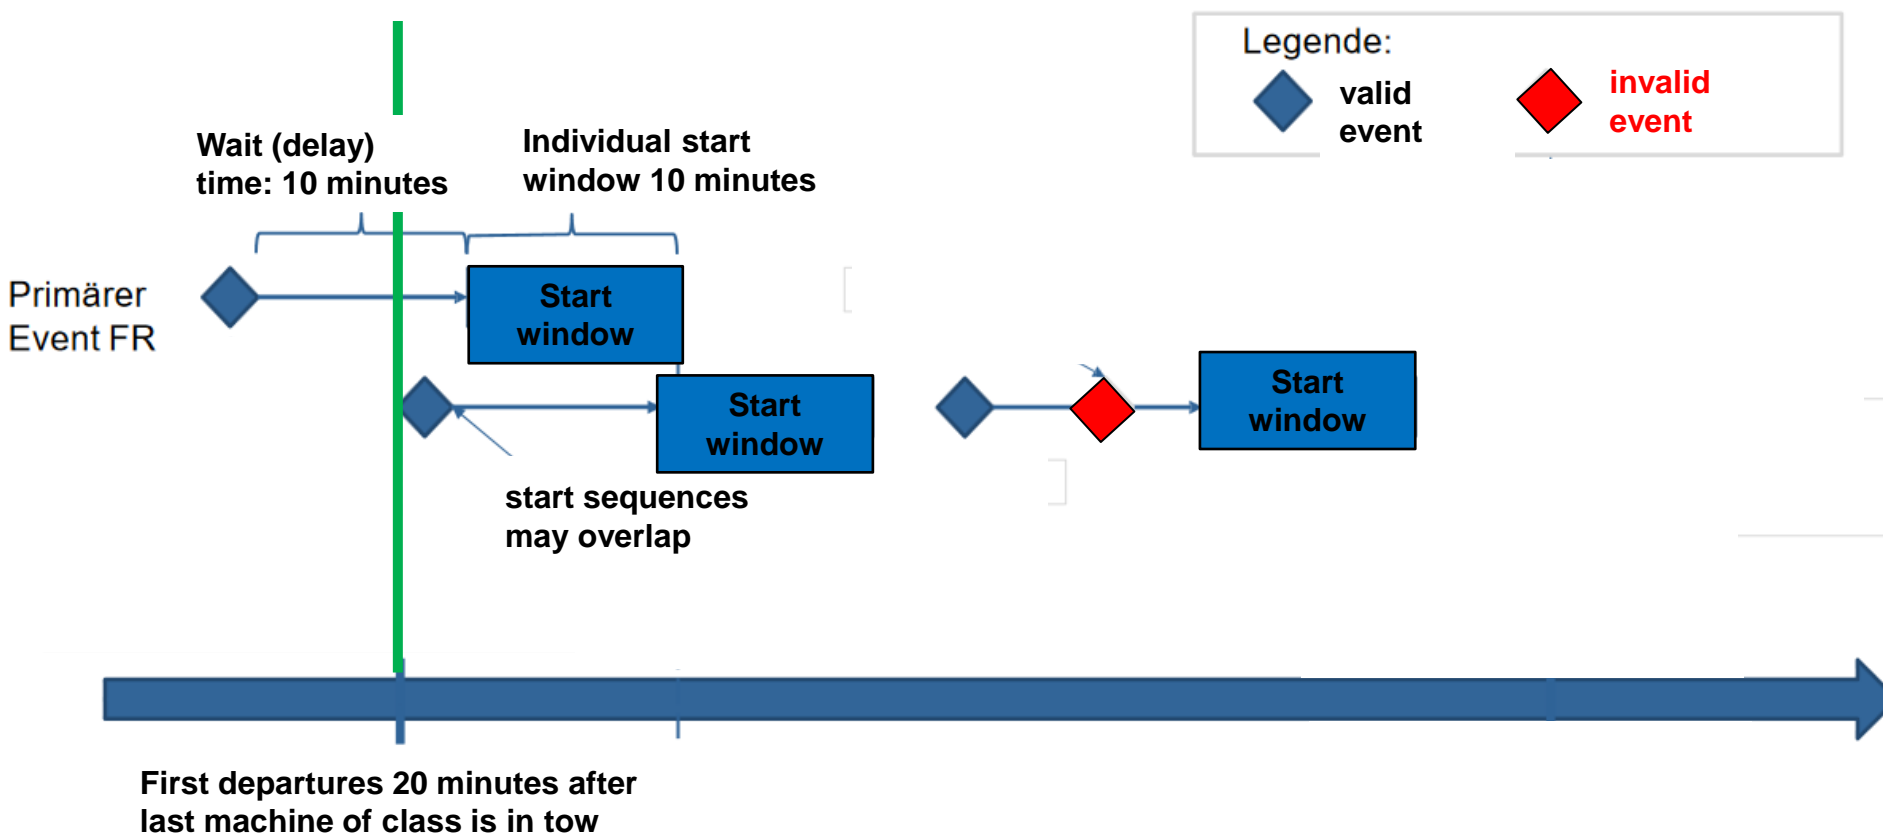

## Pilot Event Start

- **Up to 3 PEV's**
- **Events within 30 sec (last one is the reference)**
- **Wait time: 10 minutes, personal gate open time: 10 minutes**
- **Only primary FR as reference (change has to be announced prior to start → task setter)**